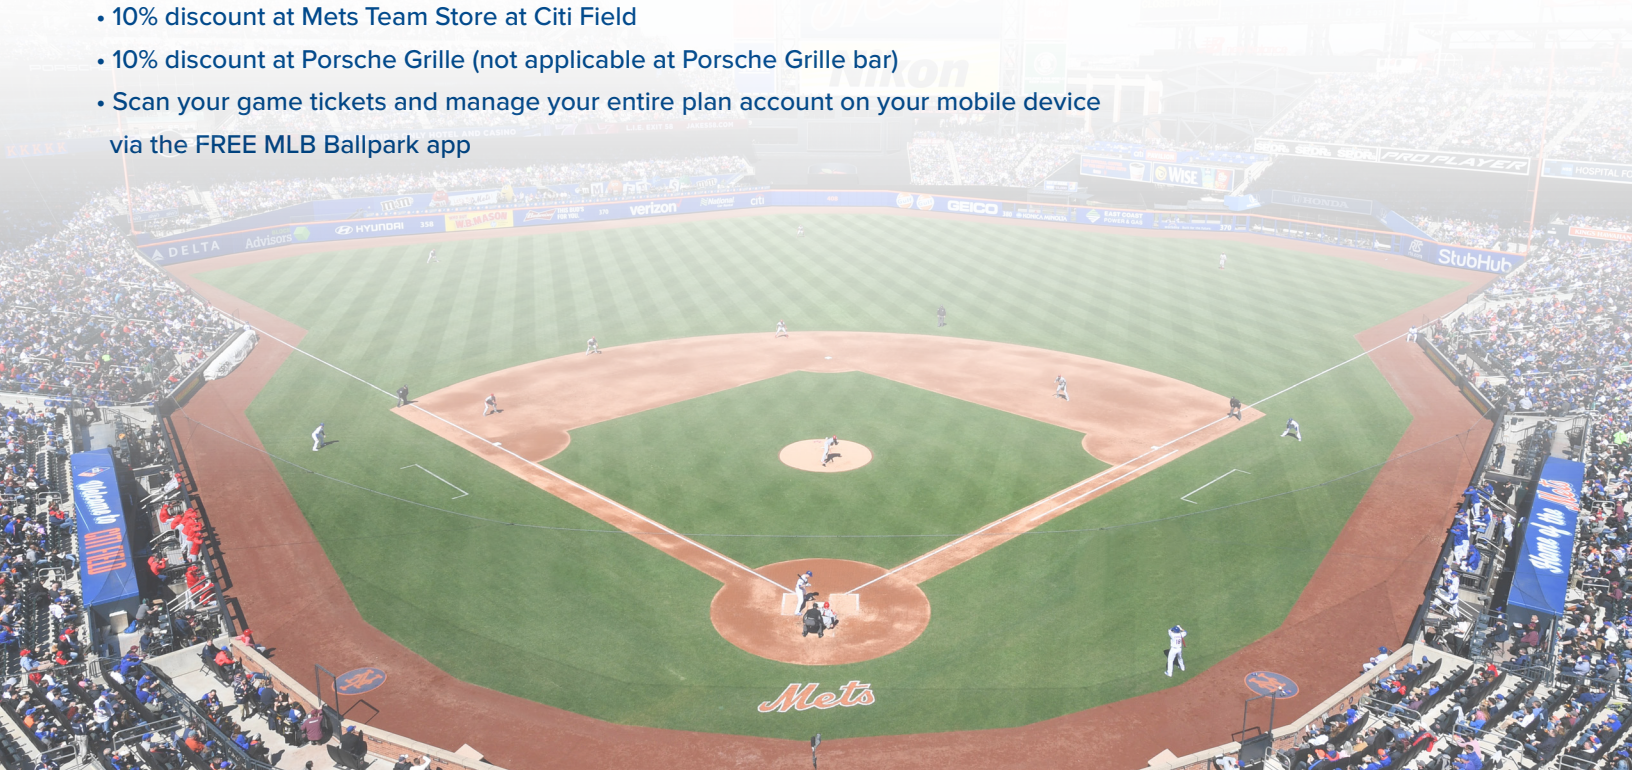

- Guaranteed postseason strip access (seat location may vary from regular season)
- Ticket Exchange Program – exchange future game tickets & unused tickets from past games, online through your My Mets Tickets account (visit mets.com/TicketExchange for complete details)
- Online Ticket Management – Forward, print, donate or exchange your tickets online via your My Mets Tickets account
- Access to the Delta Sky360 Club, Porsche Grille, Foxwoods Club and Jim Beam Highball Club, regardless of seat location (additional club access dependent on seat location)
- Early Saturday/Sunday ballpark entrance
- Premium Account Manager
- Exclusive access to premium events and experiences
- Purchase single game tickets at 718-507-TIXX or through your My Mets Tickets account at the 41-Game Plan Holder price (subject to availability; restrictions may apply; available for Value, Classic and Premium games only)
- Purchase Group Tickets from your Premium Account Manager at the 41-Game Plan Holder price (subject to availability; available for Value, Classic and Premium games only)
- **NEW!** • Ticket Vouchers - Redeemable for complimentary tickets (subject to availability; restrictions apply)
- **NEW!** • $500 credit towards the purchase of a Porsche Luxury Suite (select dates; subject to availability)
- Best seats in the ballpark in each seating category behind Full Season Ticket Holders
- 41-Game Plan Holder ticket price for each game in your plan for savings off box office pricing
- Purchase single game tickets at 718-507-TIXX with no fees
- Purchase preferred parking with access to select Citi Field lots (subject to availability; restrictions apply)
- Online Select-A-Seat Event - January 2019 (dates TBD)
- Ticket presales for non-baseball events at Citi Field and Brooklyn Cyclones (subject to availability)
- 10% discount at Mets Team Store at Citi Field
- 10% discount at Porsche Grille (not applicable at Porsche Grille bar)
- Scan your game tickets and manage your entire plan account on your mobile device via the FREE MLB Ballpark app